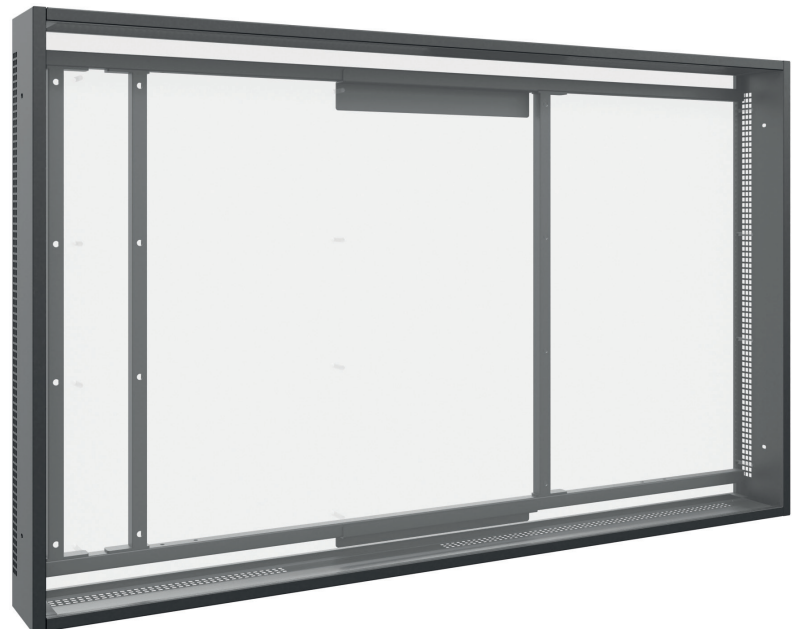

Cover Set WH OH 75

optional accessorie, cover

Item no.: 5871

The WH OH 75 cover set is an optional accessorie that can be combined with the WH OH 75 (Item no.: 5866) and the outdoor monitors of the Samsung OH 75 series.

The cover protects against unauthorised access and provides an aesthetic wall closure.

Display optimised ventilation openings ensure sufficient ventilation and prevent against heat up.

The cover set can be used in either landscape or portrait orientation.

Thanks to a highly weatherproof and also corrosion resistant plastic powder coating in black (RAL 9005), the cover set is suitable for an ambient temperature range of -30° C to +50° C.

DESIGNED FOR
SAMSUNG

Cover Set WH OH 75

optional accessories, cover

Item no.: 5871

- Cover
- Can be used with WH OH 75 | Item no.: 5866 and the outdoor monitors of the Samsung OH 75 series
- Can be mounted in portrait or landscape orientation
- Ambient temperature range from -30° C to +50° C (Display)
- Reliable protection against unauthorised access
- Display optimised ventilation openings
- Highly weather proof and corrosion resistant plastic powder coating
- Colour: black (RAL 9005)