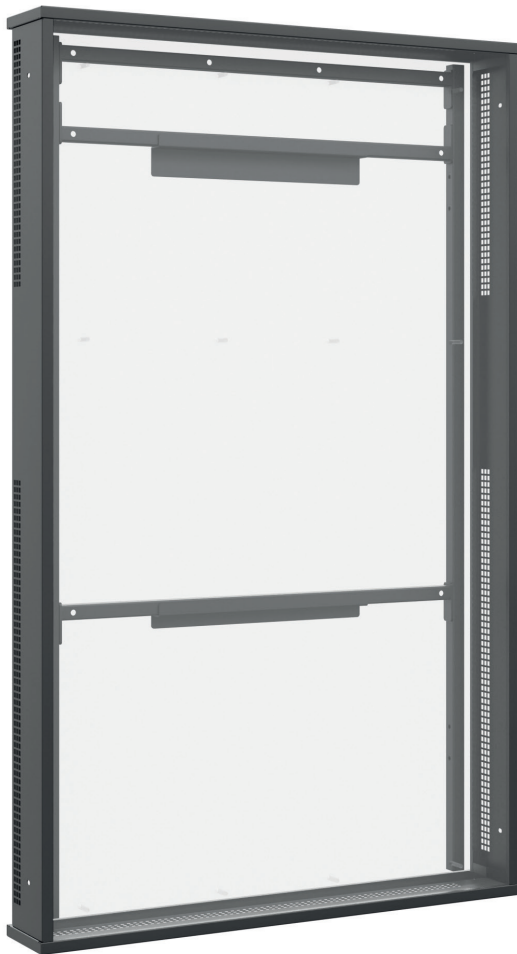

Cover Set WH OH 75

optional accessorie, cover

Item no.: 5871

The WH OH 75 cover set is an optional accessorie that can be combined with the WH OH 75 (Item no.: 5866) and the outdoor monitors of the Samsung OH 75 series.

The cover protects against unauthorised access and provides an aesthetic wall closure.

Display optimised ventilation openings ensure sufficient ventilation and prevent against heat up.

The cover set can be used in either landscape or portrait orientation.

Thanks to a highly weatherproof and also corrosion resistant plastic powder coating in black (RAL 9005), the cover set is suitable for an ambient temperature range of -30° C to +50° C.

DESIGNED FOR
SAMSUNG

Cover Set WH OH 75

optional accessories, cover

Item no.: 5871

- Cover
- Can be used with WH OH 75 | Item no.: 5866 and the outdoor monitors of the Samsung OH 75 series
- Can be mounted in portrait or landscape orientation
- Ambient temperature range from -30° C to +50° C (Display)
- Reliable protection against unauthorised access
- Display optimised ventilation openings
- Highly weather proof and corrosion resistant plastic powder coating
- Colour: black (RAL 9005)